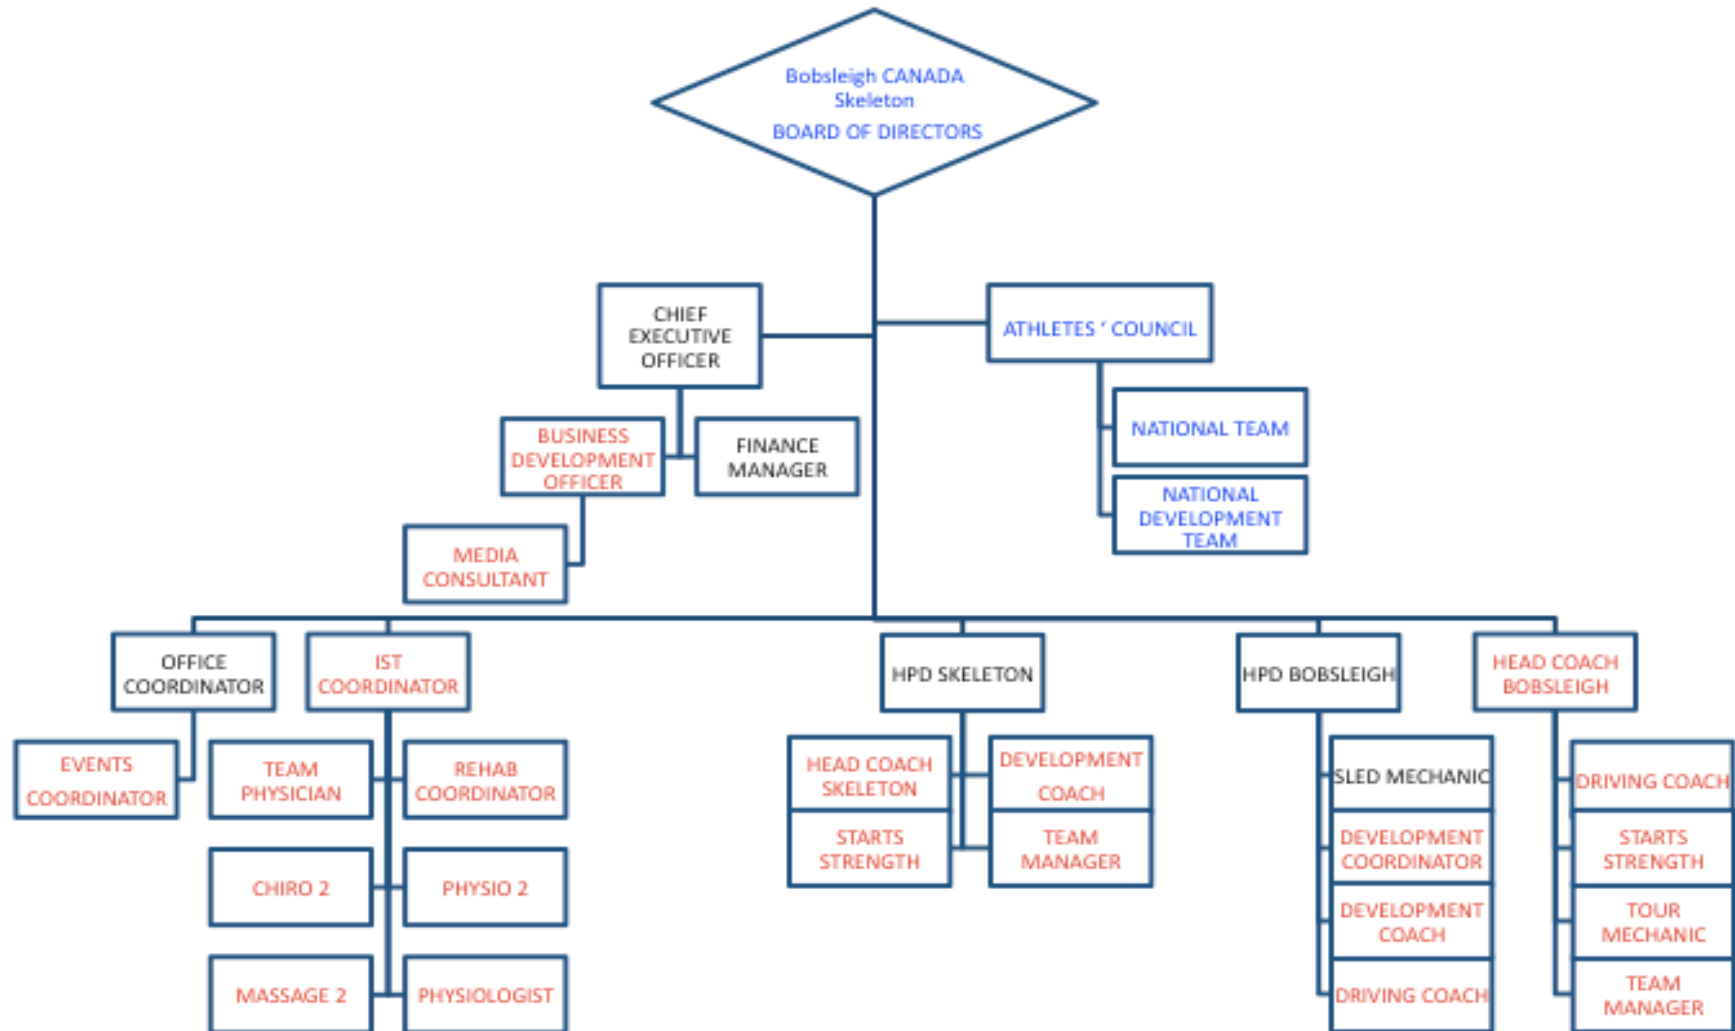

Bobsleigh CANADA Skeleton – Organizational Chart
September 2009

Positions noted in Blue: Volunteer
 Positions noted in Black: Full Time
 Positions noted in Red: Contract